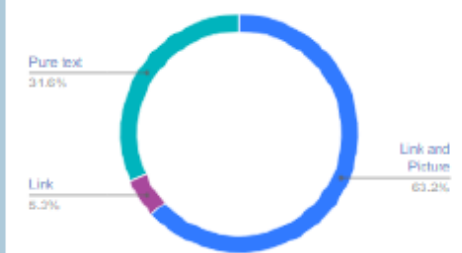

ATTACHMENTS

Which types of attachments do the posts contain?

TIMEZONE PERSPECTIVE: GMT+1 Berlin, Paris, Madrid
GROUP EVERY...: 4 hours

- ☐ Exclude outliers (posts with unusual reactions)
- ☐ Standardize according to the average values of the individual profiles

The bigger the dot, the more was posted. The greener the dot, the more reactions they got.